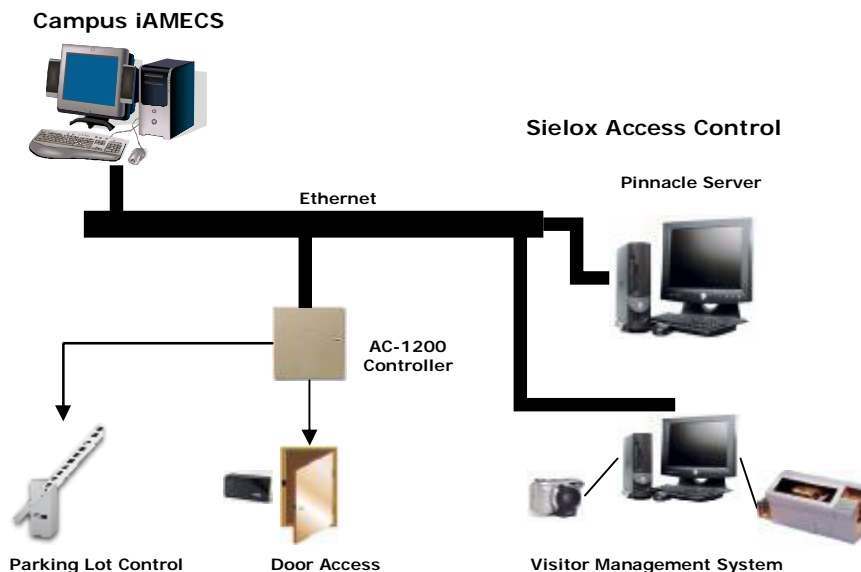

NuVision Networks Corp

Integrating Sielox Access Control into iAMECS Advanced One Card System

Colleges and Universities can integrate Electronic Access Control into iAMECS One Card System and benefit from features such as:

- Network Encryption (AES)
- Door Access, Parking Lot Control, Alarm Integration
- Visitor Management
- Holidays, Access Levels
- Scheduling
- HR and Active Directory interfacing
- Time & Attendance 3rd party interfacing
- Biometric Technology

Pinnacle™ SDK is the interface between the two systems that allows iAMECS to input data into the Pinnacle database through a secured connection.

iAMECS & Sielox Access Control Integration

For more information contact: