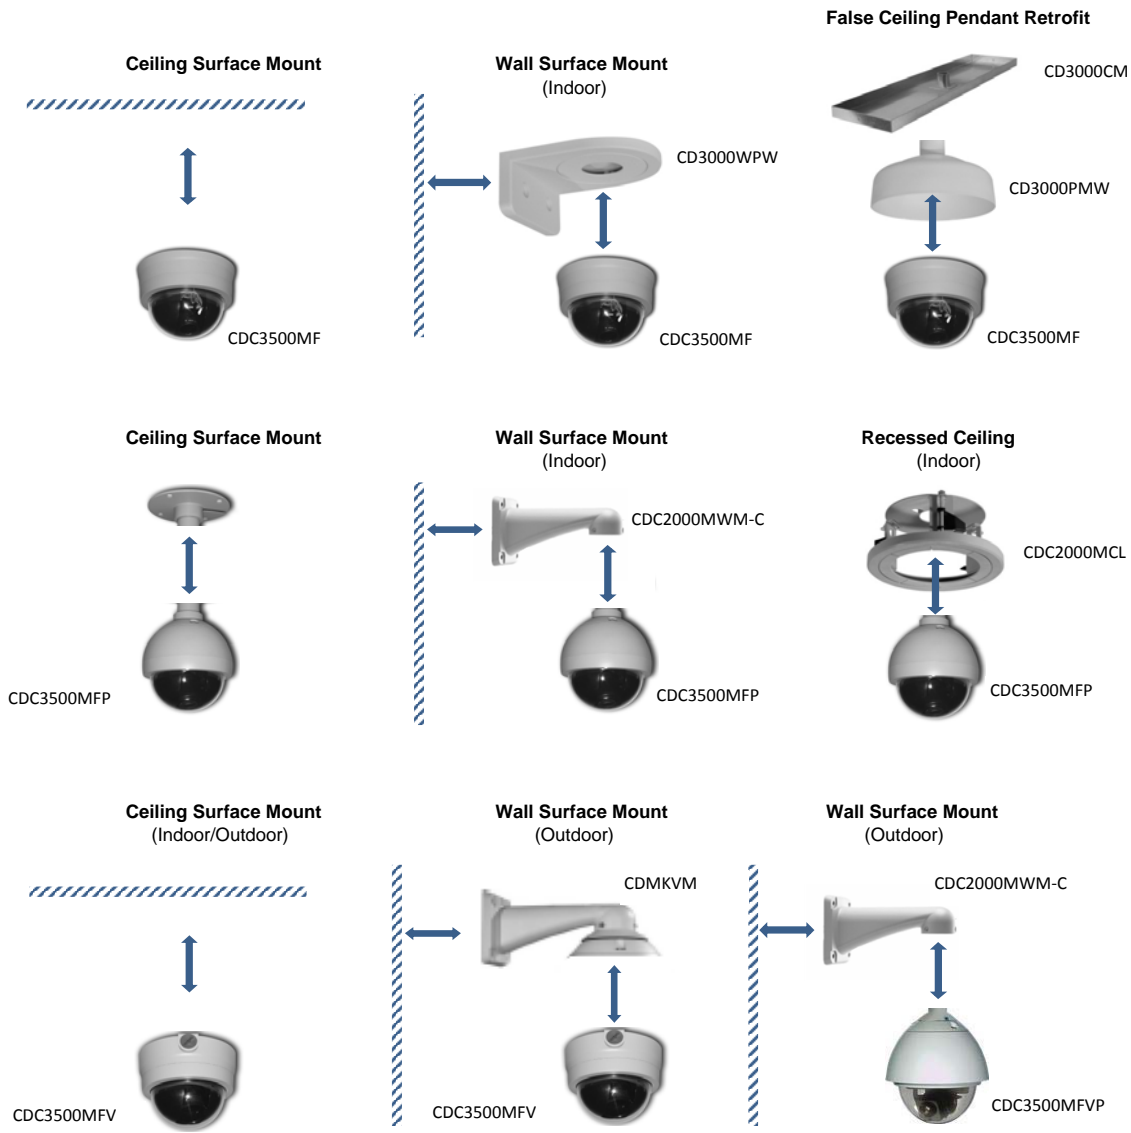

*Housing Beige Color

>> Indoor - Outdoor Pendant Mount Vandal Resistant Flex Dome

Model Number	CDC3500MFVP*	CDC3510MFVP*	CDC3520MFVP*	CDC3550MFVP*	CDC3510MFWVP*	CDC3550MFWVP*
Lens Varifocal DC Iris	4-9mm	2.9-10mm	9-22mm	7.5-50mm	2.8-11mm	7.5-50mm
Resolution	540 TVL (600 TVL Sens-UP)				520 TVL	
Day/Night	Yes (Auto)					
Wide Dynamic	No				Yes- WDR	
Voltage	12 VDC / 24 VAC (auto sensing)					
Match Code	Compatible Hardware Code = A, F, I (see hardware match code below)					

* Housing Beige Color

>> Camera Module Options - Field Upgrades Flex Dome

Model Number	CDC3500CA	CDC3510CA	CDC3520CA	CDC3550CA	CDC3510WCA
Application	Camera Changes and Field Upgrades				
Lens Varifocal DC Iris	4-9mm	2.9-10mm	9-22mm	7.5-50mm	2.8-11mm
Resolution	540 TVL	540 TVL	540 TVL	540 TVL	520 TVL
Day/Night	Yes	Yes	Yes	Yes	Yes
Wide Dynamic	No	No	No	No	WDR

Camera Modules are interchangeable

>> Mounting Configurations, Flex Dome

>> Hardware Accessories, Flex Dome

Model Number	CDC2000MWM-C	CDC2500MCR	CDC2500MPC	CDMKVM	CD3000WPW
Application	Wall Mount	Corner Adapter Use with CDMKVM	Pole Adapter Use with CDMKVM	Wall Mount	Indoor Wall Mount
Match Code	A	B	C	D	E

Model Number	CDC2000MCL	CD3000PMW	CD3000CM	CDC3500UTP
Application	Flush Mount Kit	Pendant Mount	Drop Ceiling Plate Use with CD3000PMW	UTP module for FlexDome
Match Code	F	G	H	I

Costar

2720 Commodore Drive
Carrollton, TX 75007
Tel: 972-446-8844
www.costarvideo.com